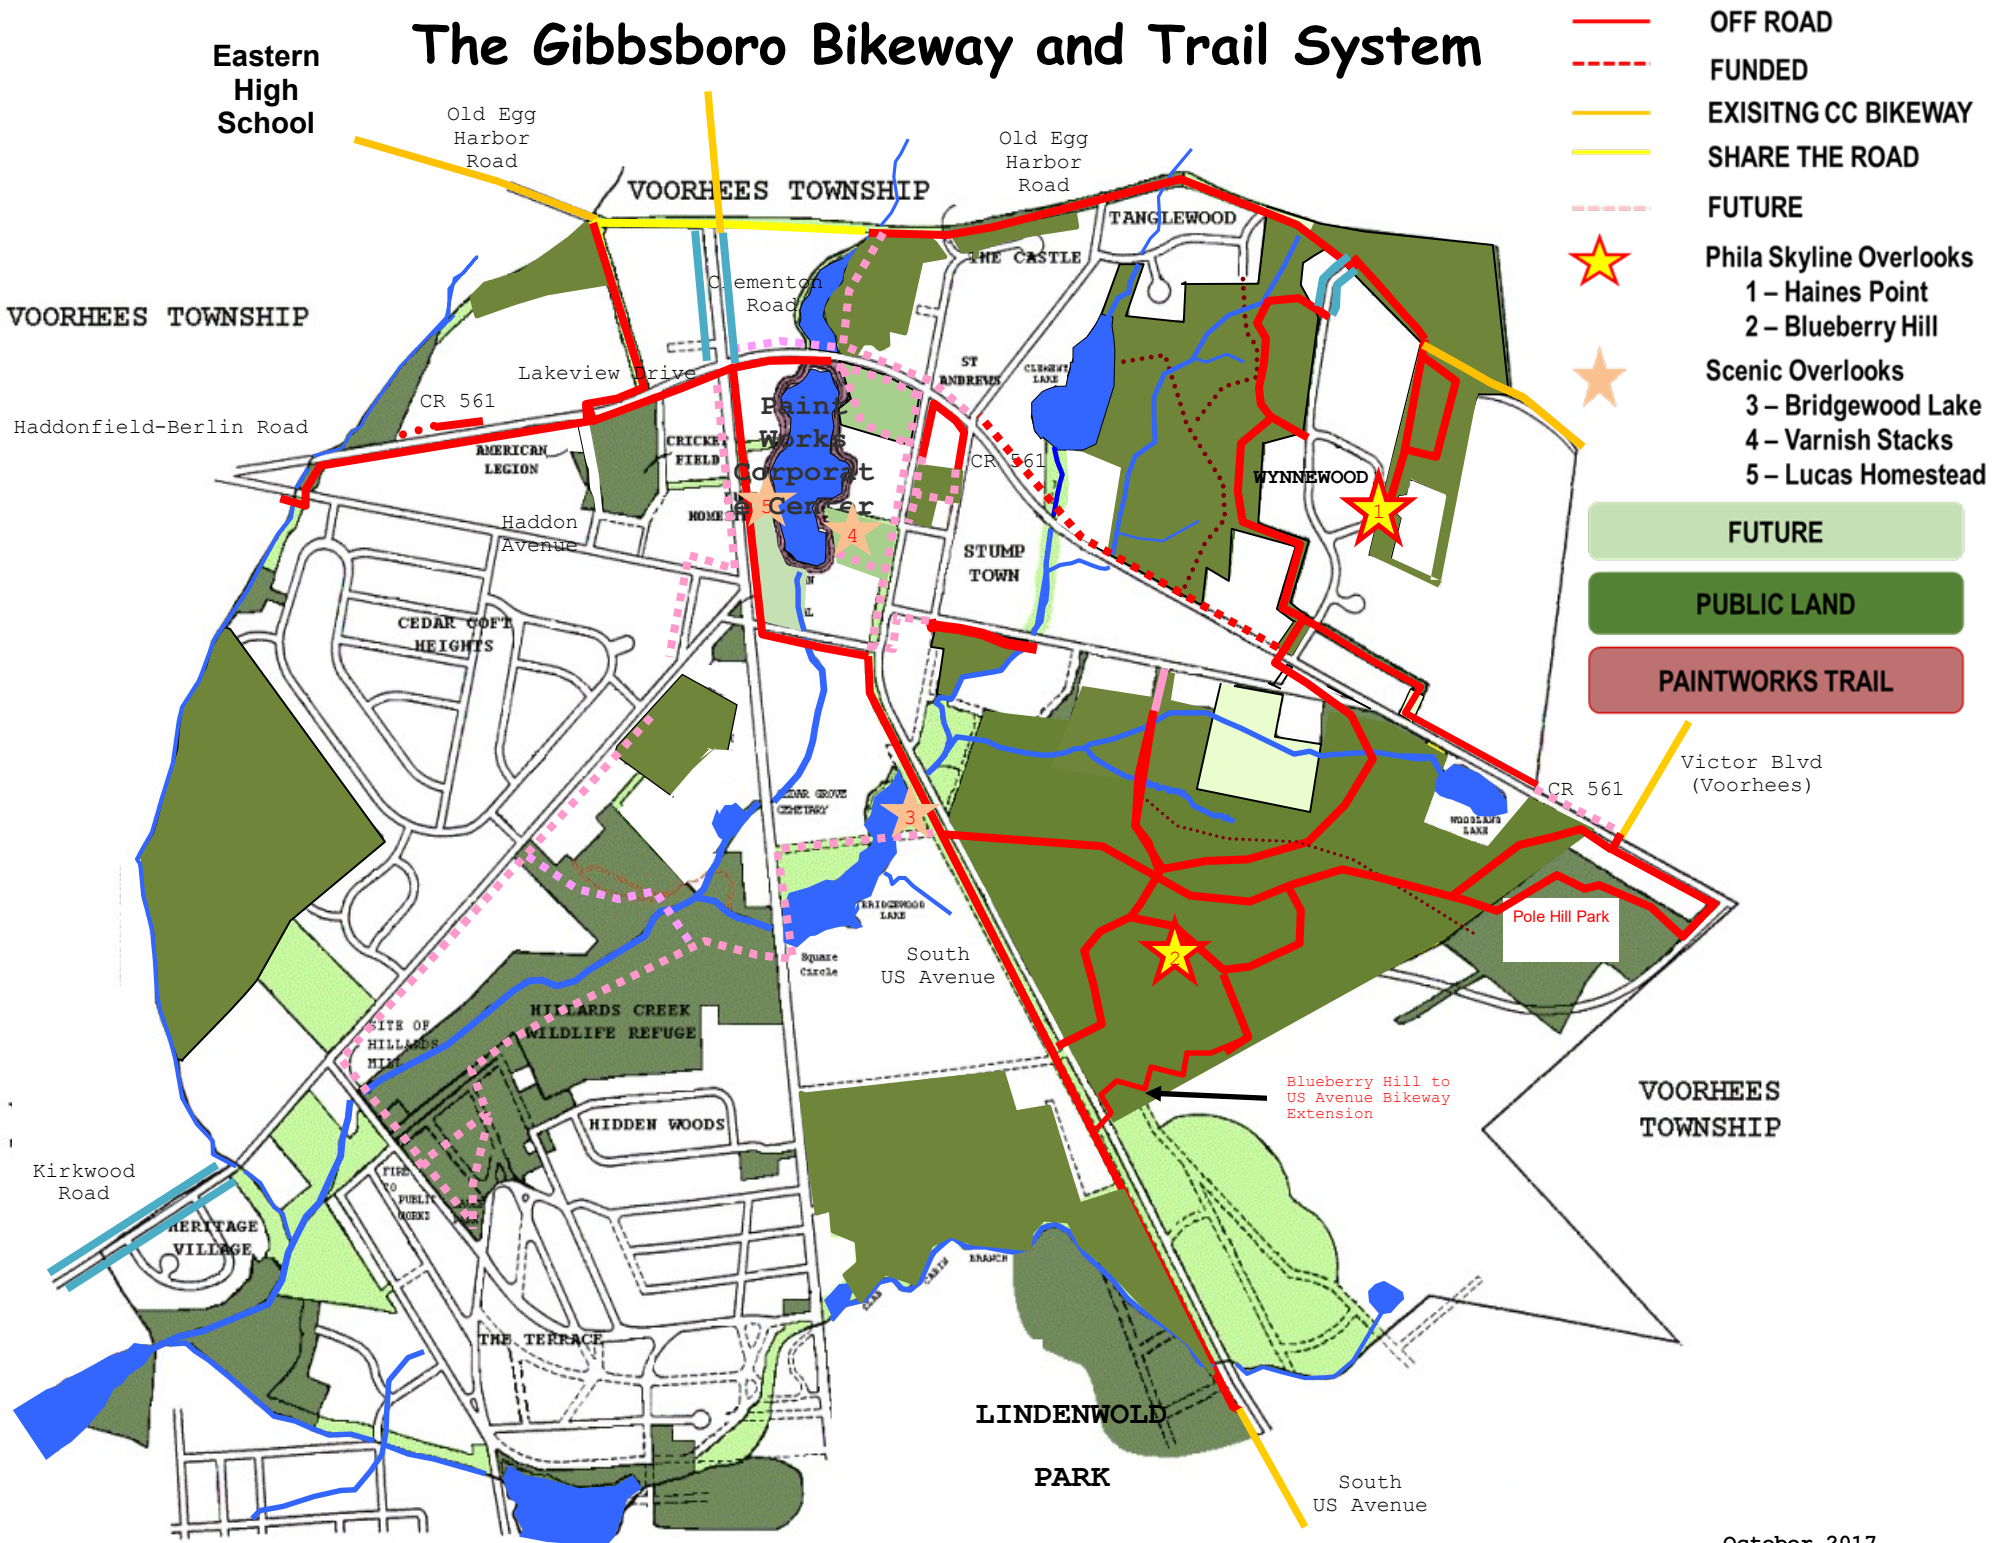

The Gibbsboro Bikeway and Trail System

- OFF ROAD
- - - FUNDED
- EXISTING CC BIKEWAY
- SHARE THE ROAD
- - - FUTURE
- ★ Phila Skyline Overlooks
 - 1 – Haines Point
 - 2 – Blueberry Hill
- ★ Scenic Overlooks
 - 3 – Bridgewood Lake
 - 4 – Varnish Stacks
 - 5 – Lucas Homestead
- FUTURE
- PUBLIC LAND
- PAINTWORKS TRAIL